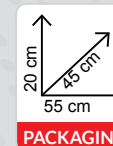

BB850

STALLONATORE IDRAULICO

HYDRAULIC BEAD BREAKER - DÉTALONNEUR HYDRAULIQUE - HYDRAULISCHER REIFENWULSTABDRÜCKER - DESTALONADOR HIDRÁULICO

PACKAGING